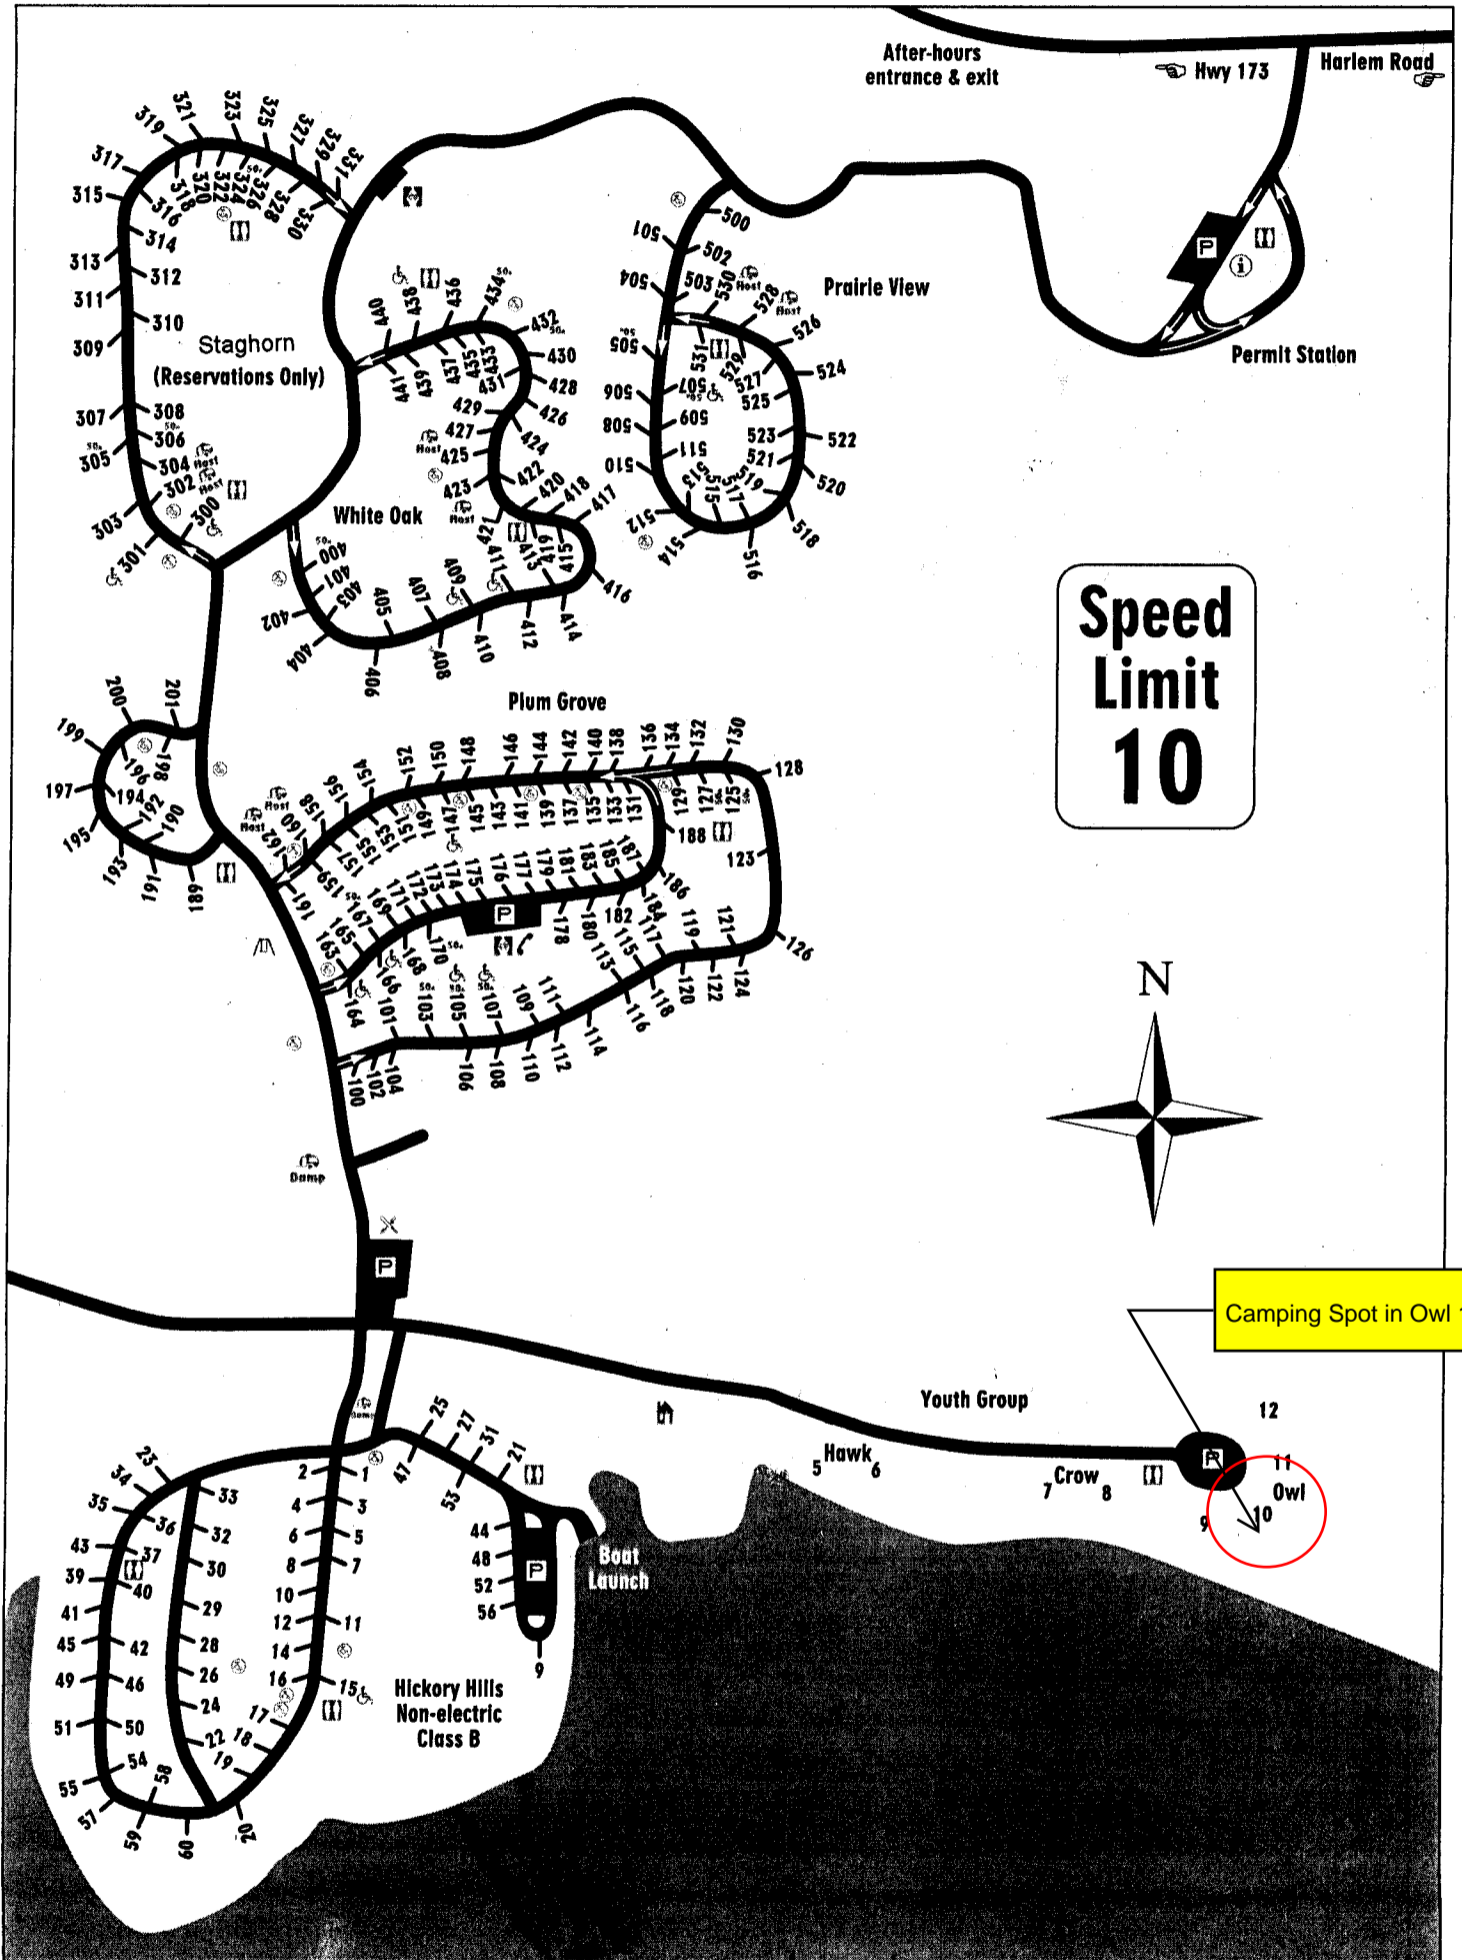

# Rock Cut State Park

## Campsite Map

**Speed  
Limit  
10**

Camping Spot in Owl 10

<b>Campground Legend</b>	Water Hydrant	Playground	Dump Station	Shower
☒ Outhouse	✕ Concessions	Host Campground	Cabin	
♿ Handicap Accessible	Parking	Information	Telephone	