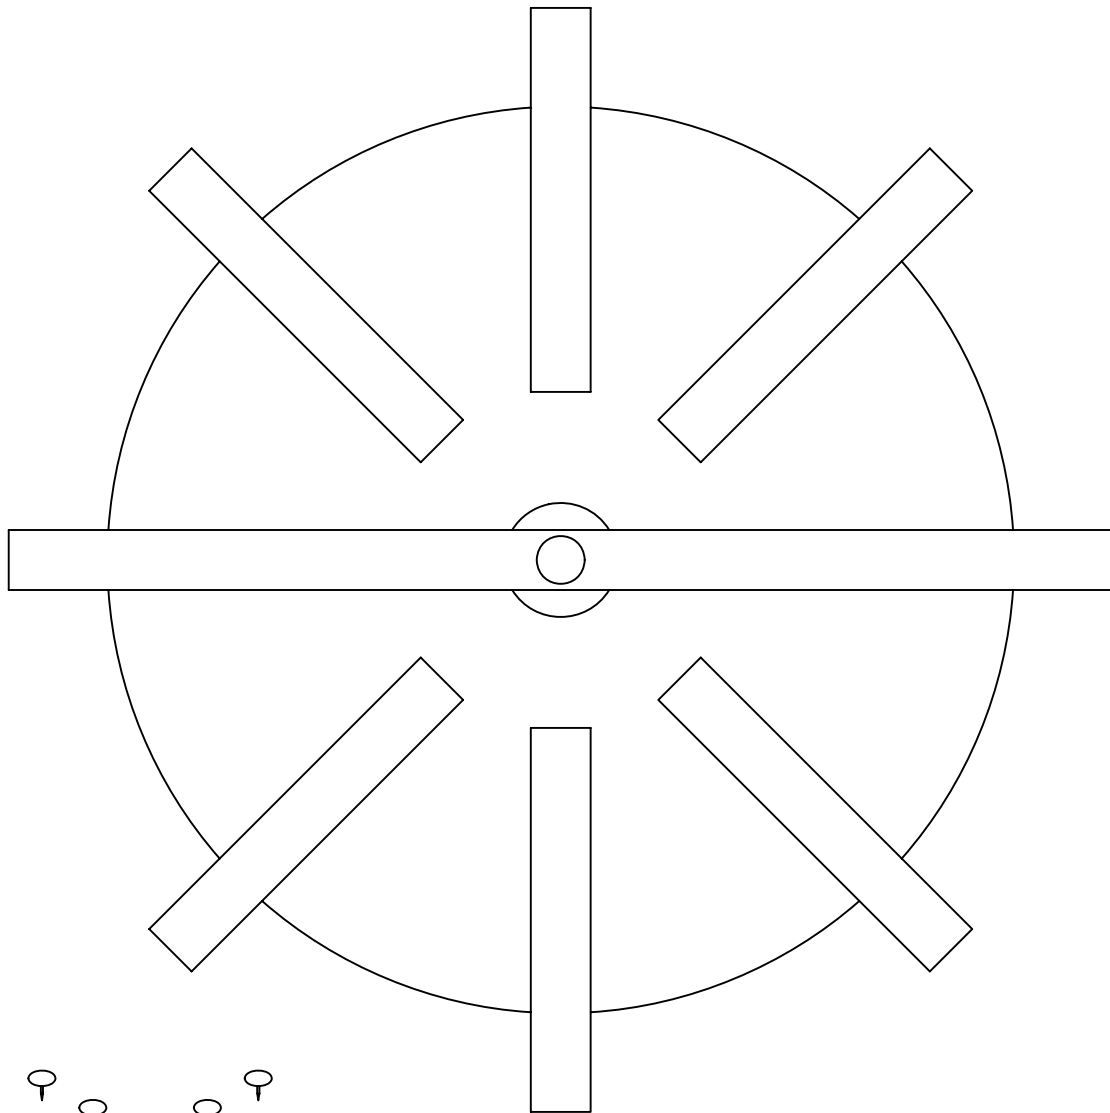

PACK 409 PROJECT- MOUSE BOAT/ FULL SIZE PADDLE TEMPLATE

- A** LAY THE PADDLES ON THE TEMPLATE ABOVE. CENTER THE PADDLE PLATE ON THE PADDLES AND SECURE WITH THUMBTRACKS.
- B** FLIP THE ASSEMBLY OVER AND REPEAT ON THE OTHER SIDE.