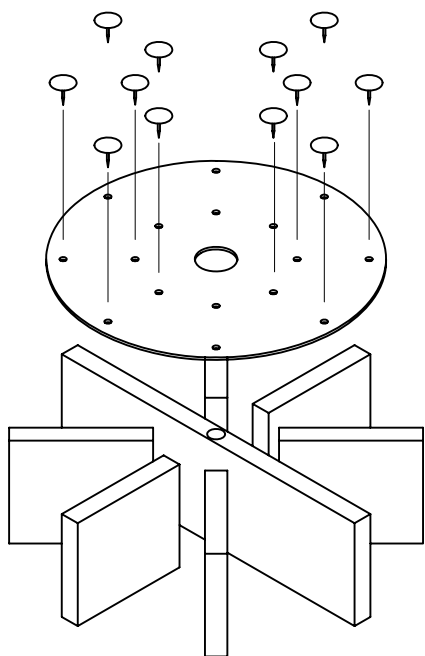

PACK 409 PROJECT- MOUSE BOAT/ FULL SIZE PADDLE TEMPLATE

- A** LAY THE PADDLES ON THE TEMPLATE ABOVE. CENTER THE PADDLE PLATE ON THE PADDLES AND SECURE WITH THUMBTRACKS.
- B** FLIP THE ASSEMBLY OVER AND REPEAT ON THE OTHER SIDE.